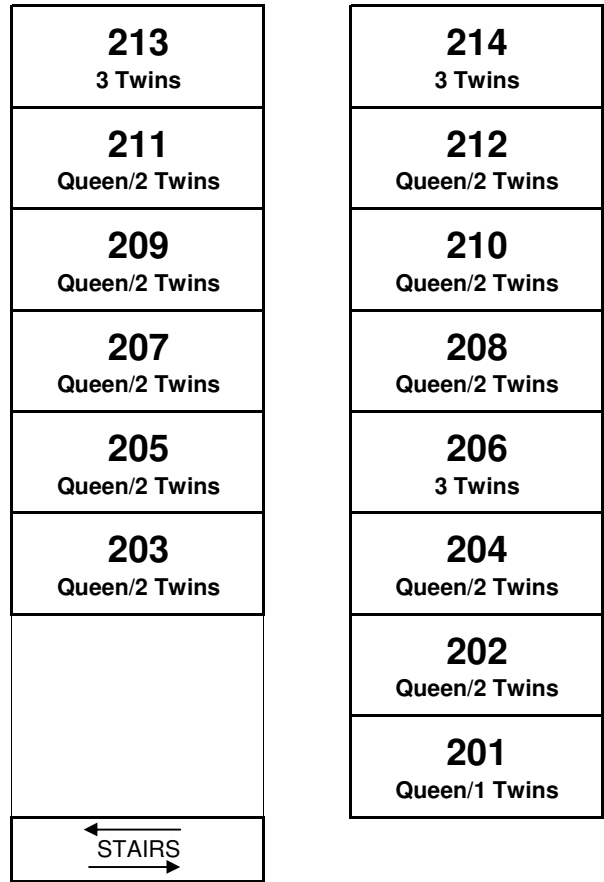

FIRST FLOOR LAYOUT

SECOND FLOOR LAYOUT

 Handicap Accessible
 2 Twins = Sleeps 2
 Queen/Bunk = Sleeps 4
 2 Twins/Bunk = Sleeps 4